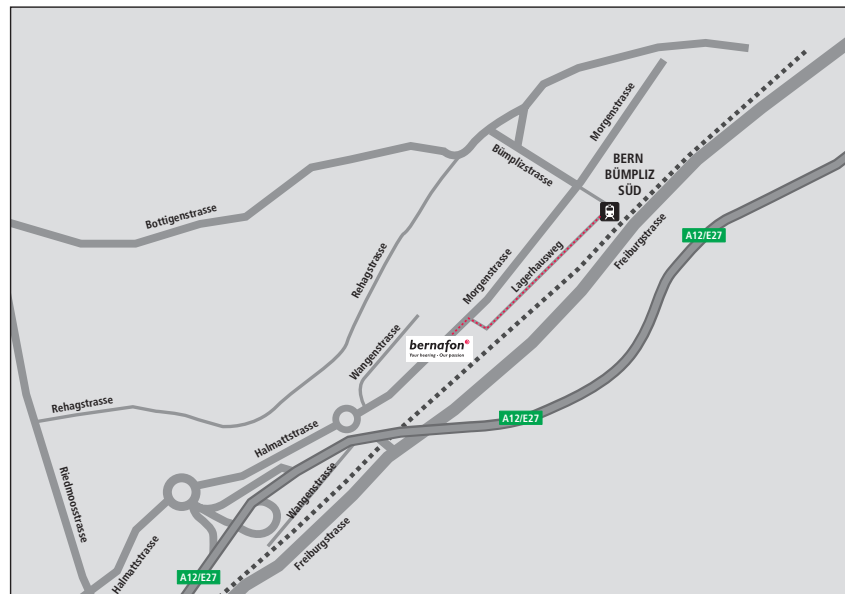

How to reach Bernafon by train

- Buy a train ticket to “Bern-Bümpliz Süd” at the main station in Bern.
- Board the train, line S1 or S2, direction Fribourg or Laupen (departure every 30 minutes, about 5 minutes travel time from the main station).
- Get off at the station Bümpliz Süd. This is the 1st stop (S1) or the 2nd stop (S2). From there you reach our office in a walking distance of 5 minutes.
- Cross under the railway to get to Lagerhausweg (parallel street to railway line).
- Turn left, walk down the street in the direction of Fribourg and pass the building “Technopark”.
- Right after the Technopark, turn right and walk to the next street, which is Morgenstrasse. Turn left.
- The next building on your left side is Morgenstrasse 131A.
- Enter the **revolving door in 131A**, take the elevator to your right and go to the 3rd floor. The reception is on your left side.

We wish you a pleasant trip.

Bernafon AG
Morgenstrasse 131A
3018 Bern

Phone: +41 31 998 15 15
www.bernafon.com

bernafon
Your hearing • Our passion