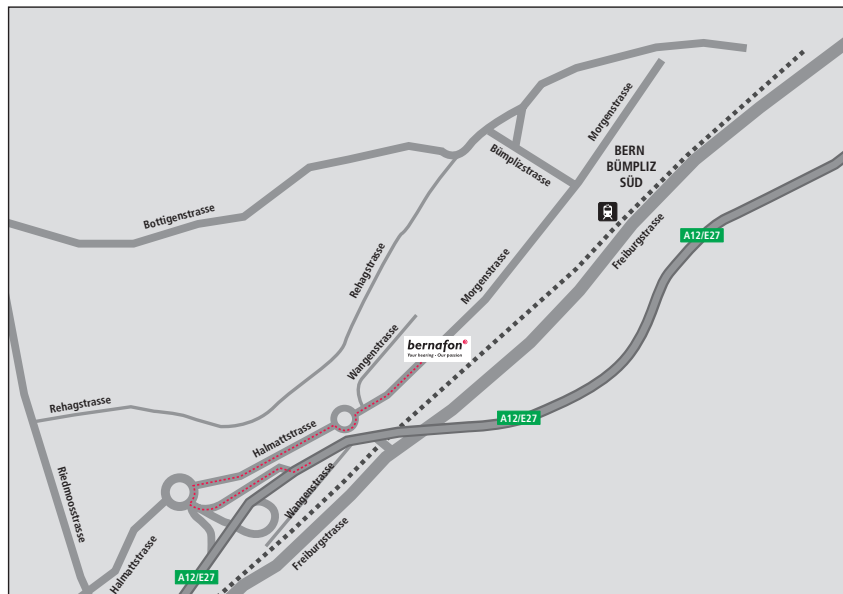

How to reach Bernafon by car

- Drive on motorway A12 from Bern toward Fribourg.
- Take exit Bümpliz Süd/Niederwangen.
- At the first roundabout, turn right toward Bern-Bümpliz.
- In the next roundabout, take the 3rd exit Bümpliz-Industrie. You are now on Morgenstrasse.
- Travel 200m and the Bernafon building is on your right side, at Morgenstrasse 131.
- Parking spots are available along the street or underneath the building between the entrances of 131A and 131B.
- Enter the **revolving door in 131A**, take the elevator on your right and go to the 3rd floor. The reception is on your left side.

We wish you a pleasant trip.

Bernafon AG
Morgenstrasse 131A
3018 Bern

Phone: +41 31 998 15 15
www.bernafon.com

bernafon 
Your hearing • Our passion

How to reach Bernafon by train

- Buy a train ticket to “Bern-Bümpliz Süd” at the main station in Bern.
- Board the train, line S1 or S2, direction Fribourg or Laupen (departure every 30 minutes, about 5 minutes travel time from the main station).
- Get off at the station Bümpliz Süd. This is the 1st stop (S1) or the 2nd stop (S2). From there you reach our office in a walking distance of 5 minutes.
- Cross under the railway to get to Lagerhausweg (parallel street to railway line).
- Turn left, walk down the street in the direction of Fribourg and pass the building “Technopark”.
- Right after the Technopark, turn right and walk to the next street, which is Morgenstrasse. Turn left.
- The next building on your left side is Morgenstrasse 131A.
- Enter the **revolving door in 131A**, take the elevator to your right and go to the 3rd floor. The reception is on your left side.